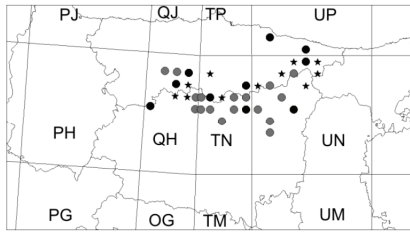

Abstract: A total of 1608 records of 19 species of the family HesperIIDae from Asturias and León provinces (northern Spain) were compiled. Our data represent an important extension of the known distribution of this family in the study area. A review of the distribution of the skippers (family HesperIIDae) is also given for the 21 species present in the two provinces, with a map for each species that shows 10 x 10 km UTM squares. The maps include both bibliographic data and the new records provided for this review.

Carcharodus alceae

Carcharodus lavatherae

Carcharodus baeticus

Carcharodus flocciferus

Spialia sertorius

Muschampia proto

Pyrgus malvoides

Pyrgus armoricanus

Pyrgus alveus

Pyrgus serratulae

Pyrgus cirsii

Pyrgus onopordi

Pyrgus carthami

***Pyrgus malvoides* (Elwes & Edwards, 1898):**

Los datos recogidos amplían notablemente su distribución en las dos provincias, con un incremento de 63 cuadrados U.T.M. x 10 (131 %). Se trata de la especie más ampliamente distribuida del género *Pyrgus*.