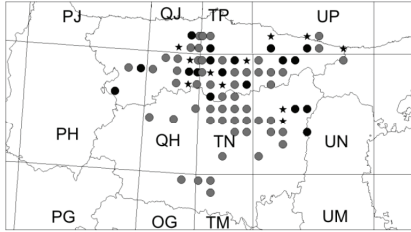

Abstract: A total of 1608 records of 19 species of the family HesperIIDae from Asturias and León provinces (northern Spain) were compiled. Our data represent an important extension of the known distribution of this family in the study area. A review of the distribution of the skippers (family HesperIIDae) is also given for the 21 species present in the two provinces, with a map for each species that shows 10 x 10 km UTM squares. The maps include both bibliographic data and the new records provided for this review.

Carcharodus alceae

Carcharodus lavatherae

Carcharodus baeticus

Carcharodus flocciferus

Spialia sertorius

Muschampia proto

Pyrgus malvoides

Pyrgus armoricanus

Pyrgus alveus

Pyrgus serratulae

Pyrgus cirsii

Pyrgus onopordi

Pyrgus carthami

***Pyrgus malvoides* (Elwes & Edwards, 1898):**

Los datos recogidos amplían notablemente su distribución en las dos provincias, con un incremento de 63 cuadrados U.T.M. x 10 (131 %). Se trata de la especie más ampliamente distribuida del género *Pyrgus*.